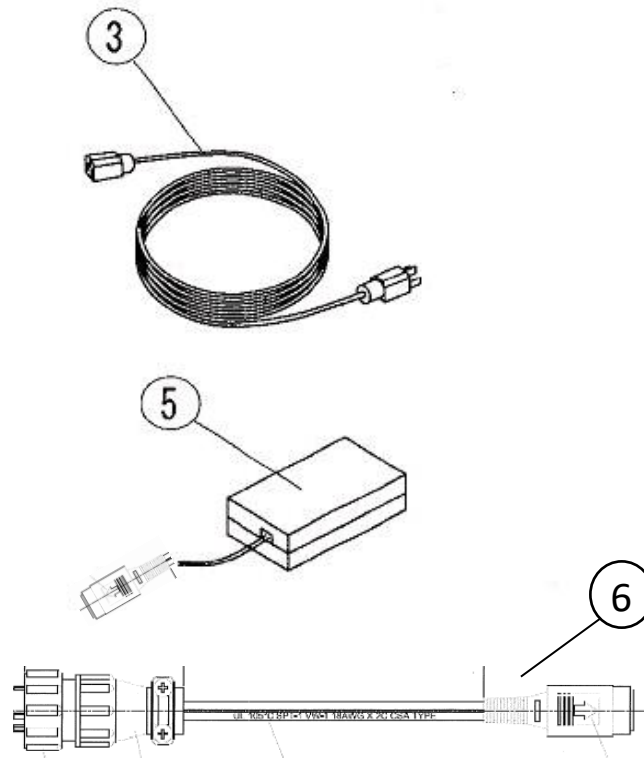

Option

DESCRIPTION
POWER SUPPLY

RWG500 SERVICE PARTS LIST

AssyName POWER SUPPLY

	First_Code	Description	Standard	Note
3	JH000441A	AC CABLE		
5	K00550302	AC ADAPTER-LF SATO LOGO CT4i RWG500		SEG2015.12.09: Changed from KA600081A SEG 12th June 2020: Changed from K00389000
6	R21128000	CONVERTER CABLE