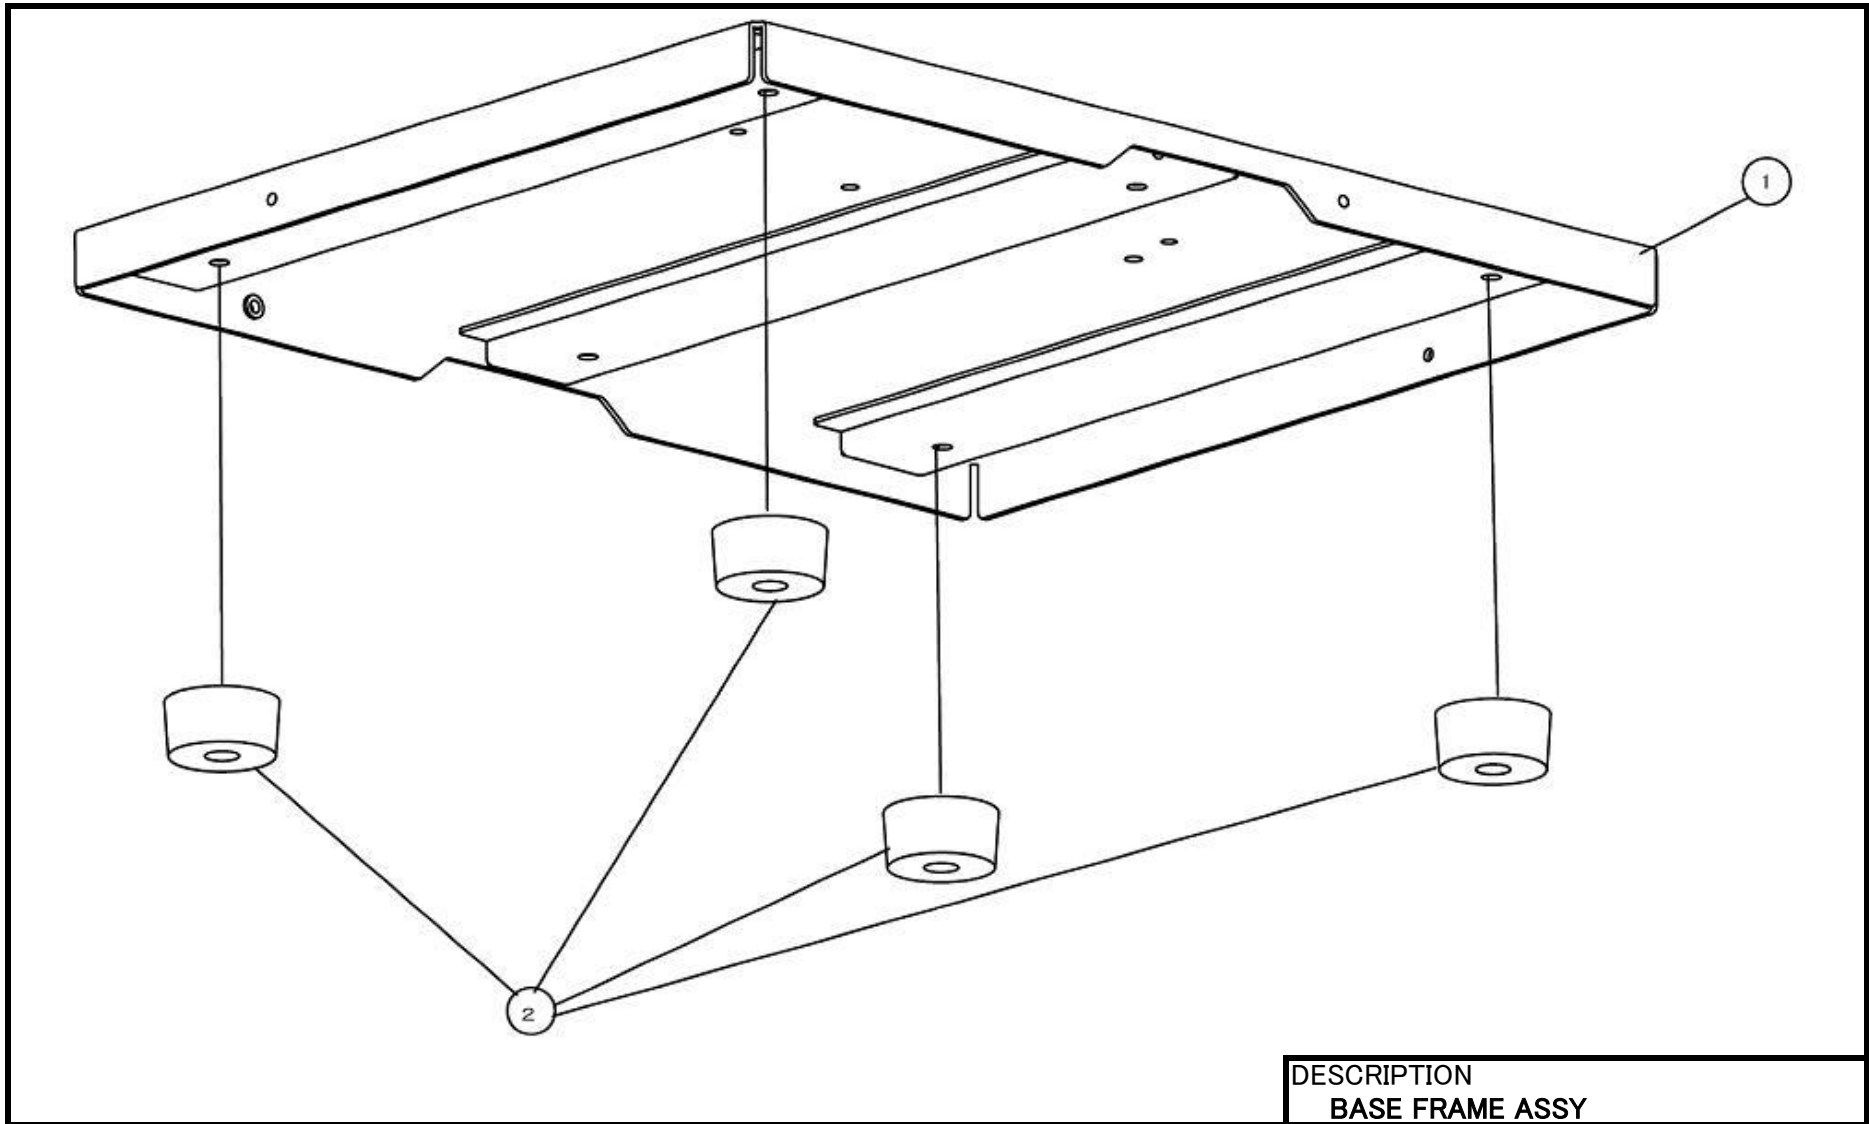

RWG500 SERVICE PARTS LIST

WGT405310

**Valid as of
Feb 1st, 2010**

SATO CORPORATION . TOKYO. JAPAN

DESCRIPTION BASE FRAME ASSY

RWG500 SERVICE PARTS LIST

AssyName BASE FRAME ASSY

	First_Code	Description	Standard
1	R05581001	BASE FRAME ASSY	
2	PT6680100	CASE LEG	