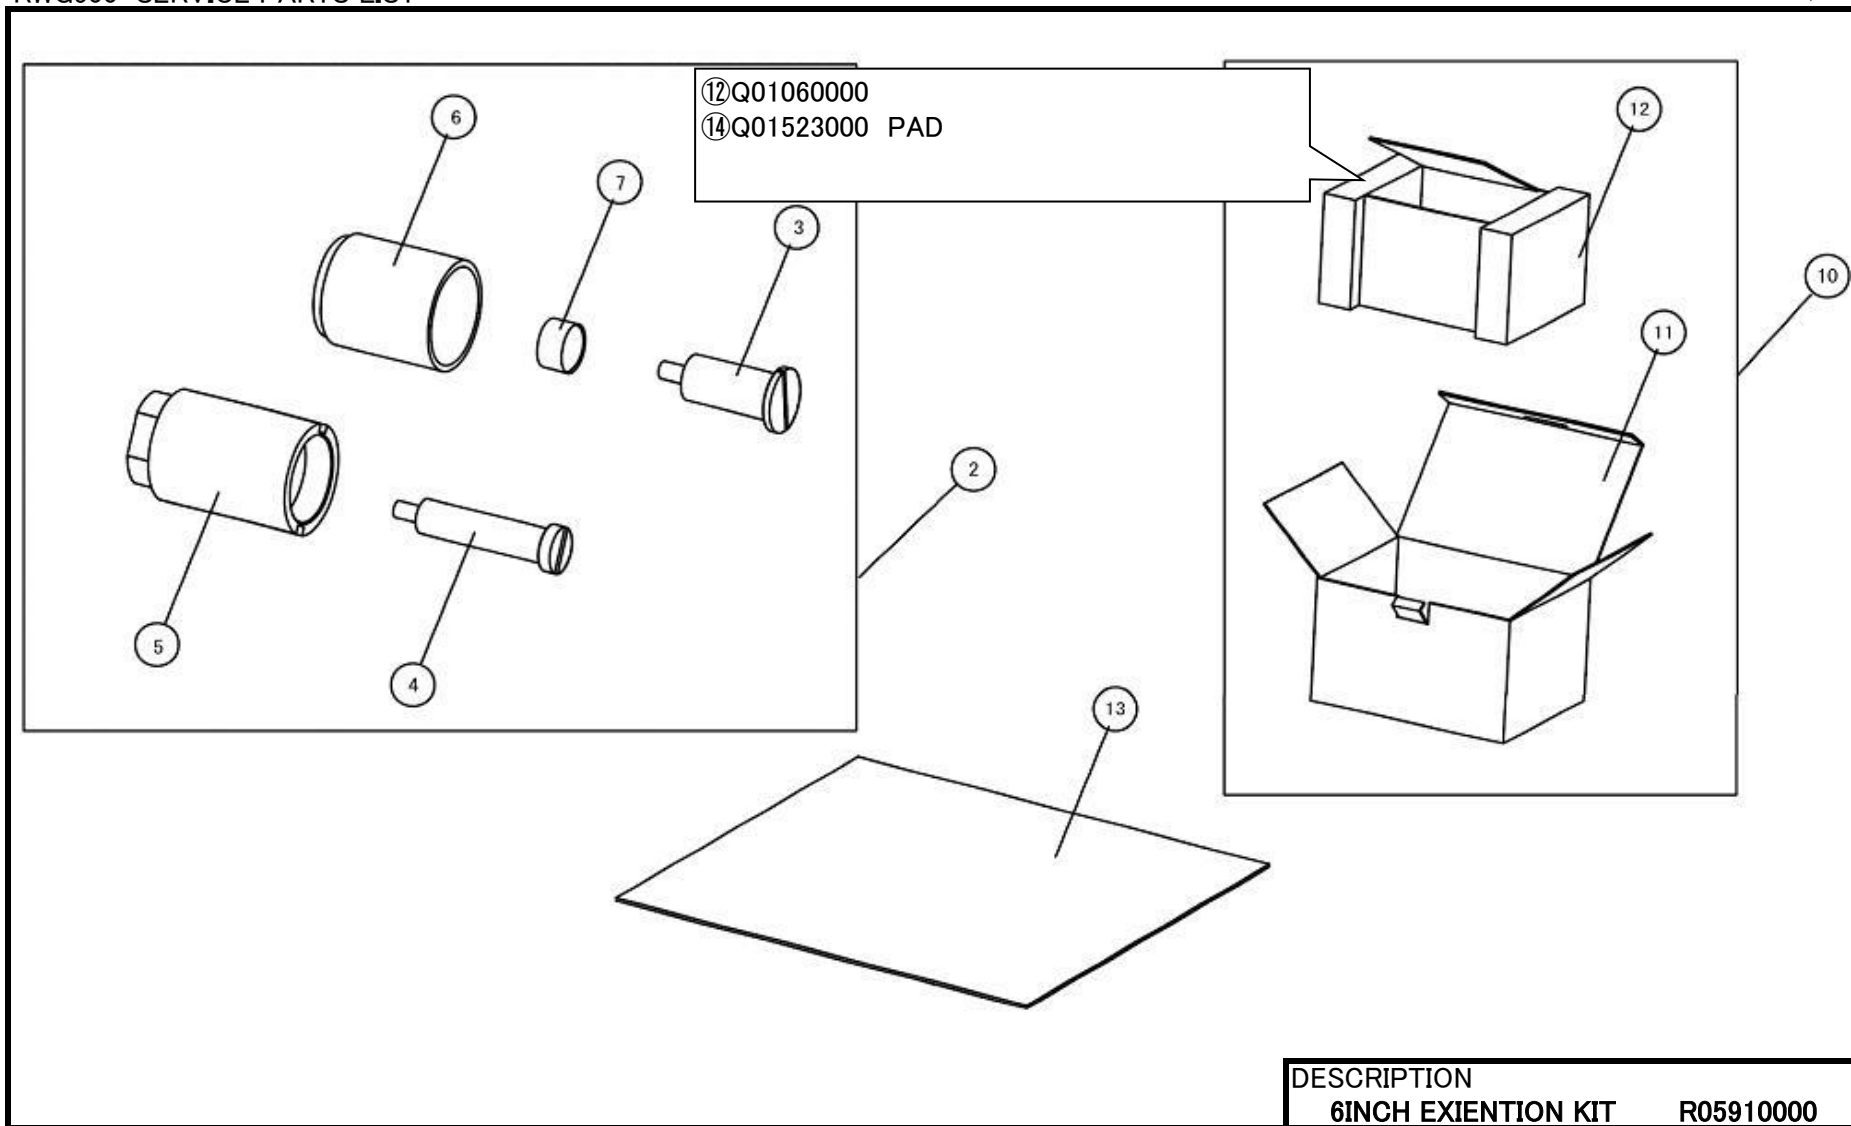

RWG500 SERVICE PARTS LIST

AssyName 6INCH EXIENTION KIT

	First_Code	Description	Standard
2	WWGT05970	6INCH ATTCHMENT ASSY	
3	P13872000	SHAFT(ROLLER6)	
4	P13874000	SHAFT(REWIND6)	
5	P13875000	REWIND CORE6	
6	PE4080100	PAPER GUIDE	
7	PT2016010	DRY METAL	
10	R05552000	PACKING SET	
11	Q01059000	CARTON CASE	
12	Q01060000	CUSHION	
13	Q00126000	AIR PACKING(500*500)	
14	Q01523000	PAD