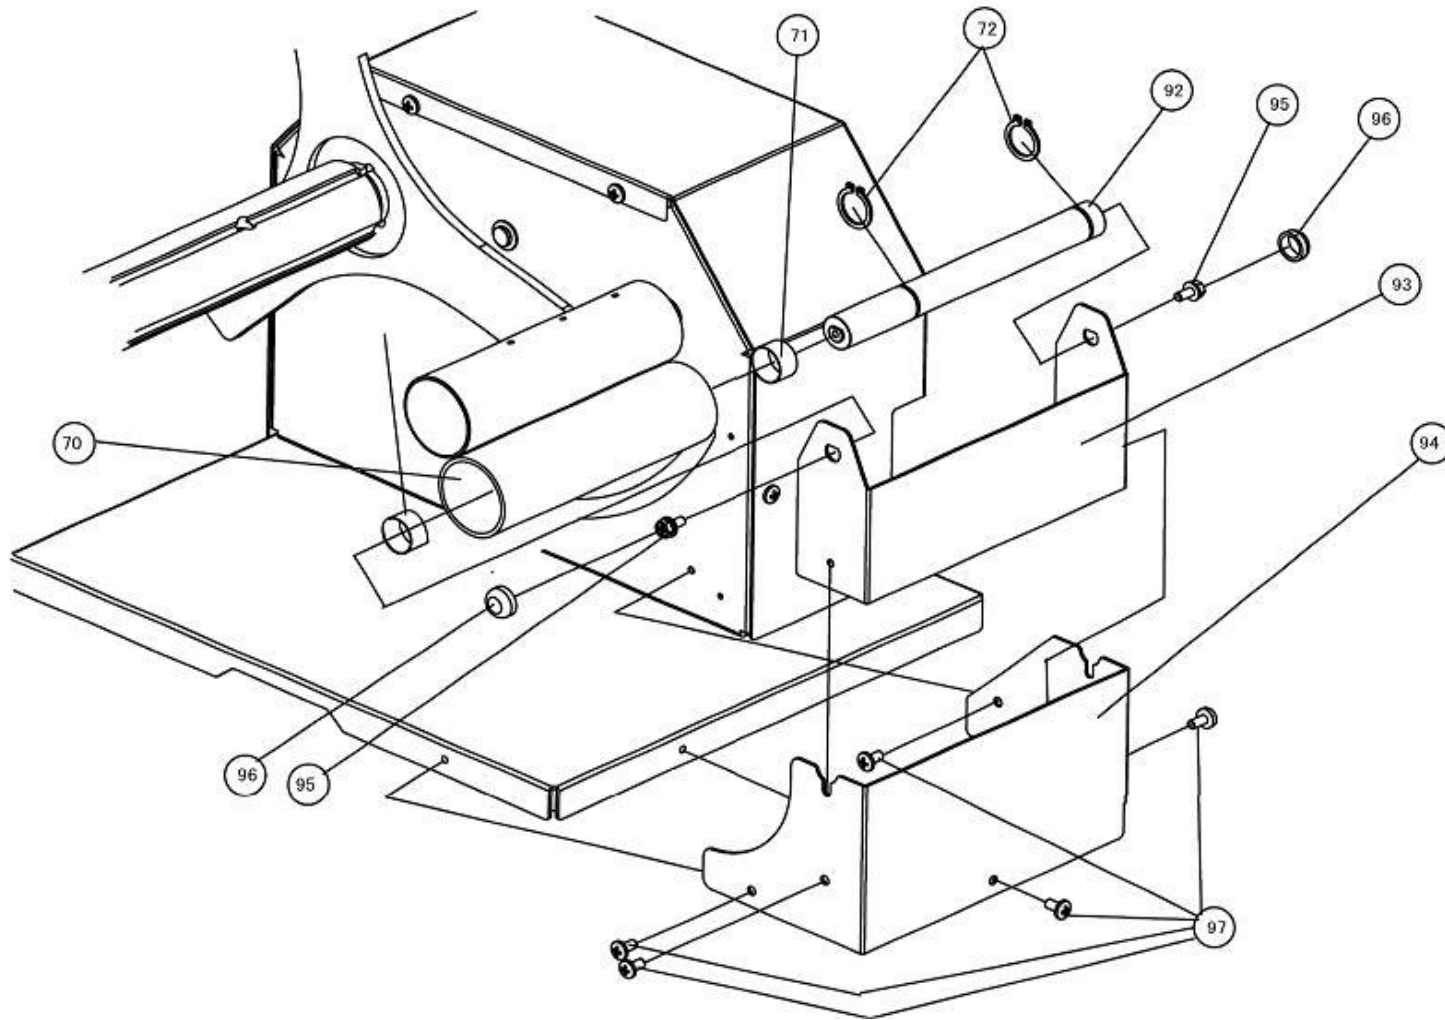

DESCRIPTION CENTER FRAME ASSY(1)

DESCRIPTION
CENTER FRAME ASSY(5)

DESCRIPTION
CENTER FRAME ASSY(6)

DESCRIPTION
CENTER FRAME ASSY(7)

RWG500 SERVICE PARTS LIST

AssyName CENTER FRAME ASSY

	First_Code	Description	Standard
4	R05582001	CENTER FRAME ASSY	
5	MD4400822	PAN HEAD SCREW+SW+WL	
6	PT6700200	COLOR LEG	
7	MD3300822	PAN HEAD SCREW+SW+WS	
8	P13558000	KB PANEL SHEET	
10	P12761000	REWIND SHAFT	
11	P00097100	REWIND CORE	
12	MD3301022	PAN HEAD SCREW+SW+WS	
13	PT1112080	BALL BEARING	
14	P14049000	STOPPER PLATE(B)	
15	P13284001	REWIND CORE COLLER	
16	P13888001	COLLER GUIDE	
17	PE1761320	STOPPER PLATE (A)	
18	PE1760820	GUIDE BOSS	
19	MH0301221	PAN HEAD P TIGHT SCREW	
21	P12770001	SHAFT(ARM1)	
22	P12768001	SHAFT(ARM)	
23	PB3010110	GUIDE ROLLER	
24	PT2107050	BUSH	
25	P11150000	SCREW CAP	
26	ND0060030	E RING	
32	R05951000	GUIDE CORE(3INCH)ASSY	
33	PR7693600	GUIDE CORE(3INCH)SET	
34	P13285000	3INCH CORE COLLAR	
35	MD3301022	PAN HEAD SCREW+SW+WS	
37	P04532000	BUSHING	
38	MA0201022	PAN HEAD SCREW	
40	P13282000	PULLY(60)	
41	P14518000	TORQUE LIMITER	
43	P12750001	ARM	
44	MT1400722	HEX NUT	
45	MA0201022	PAN HEAD SCREW	
47	P13286001	ARM GUIDE	
48	MD4301422	PAN HEAD SCREW+SW+WL	
61	ND0040030	E SNAP RING	
62	ND0050030	E SNAP RING	
63	PT1112060	BALL SUPPORTER	
64	PC0730100	SPRING (BACK)	
65	P13140000	SLIT	
66	P13943000	WINDING TYPE SPACER	
67	MD4300822	PAN HEAD SCREW+SW+WL	
69	P12771001	SHAFT(GUIDE)	
70	PE1760920	BOSS(A)	
71	PT2016010	DRY METAL	