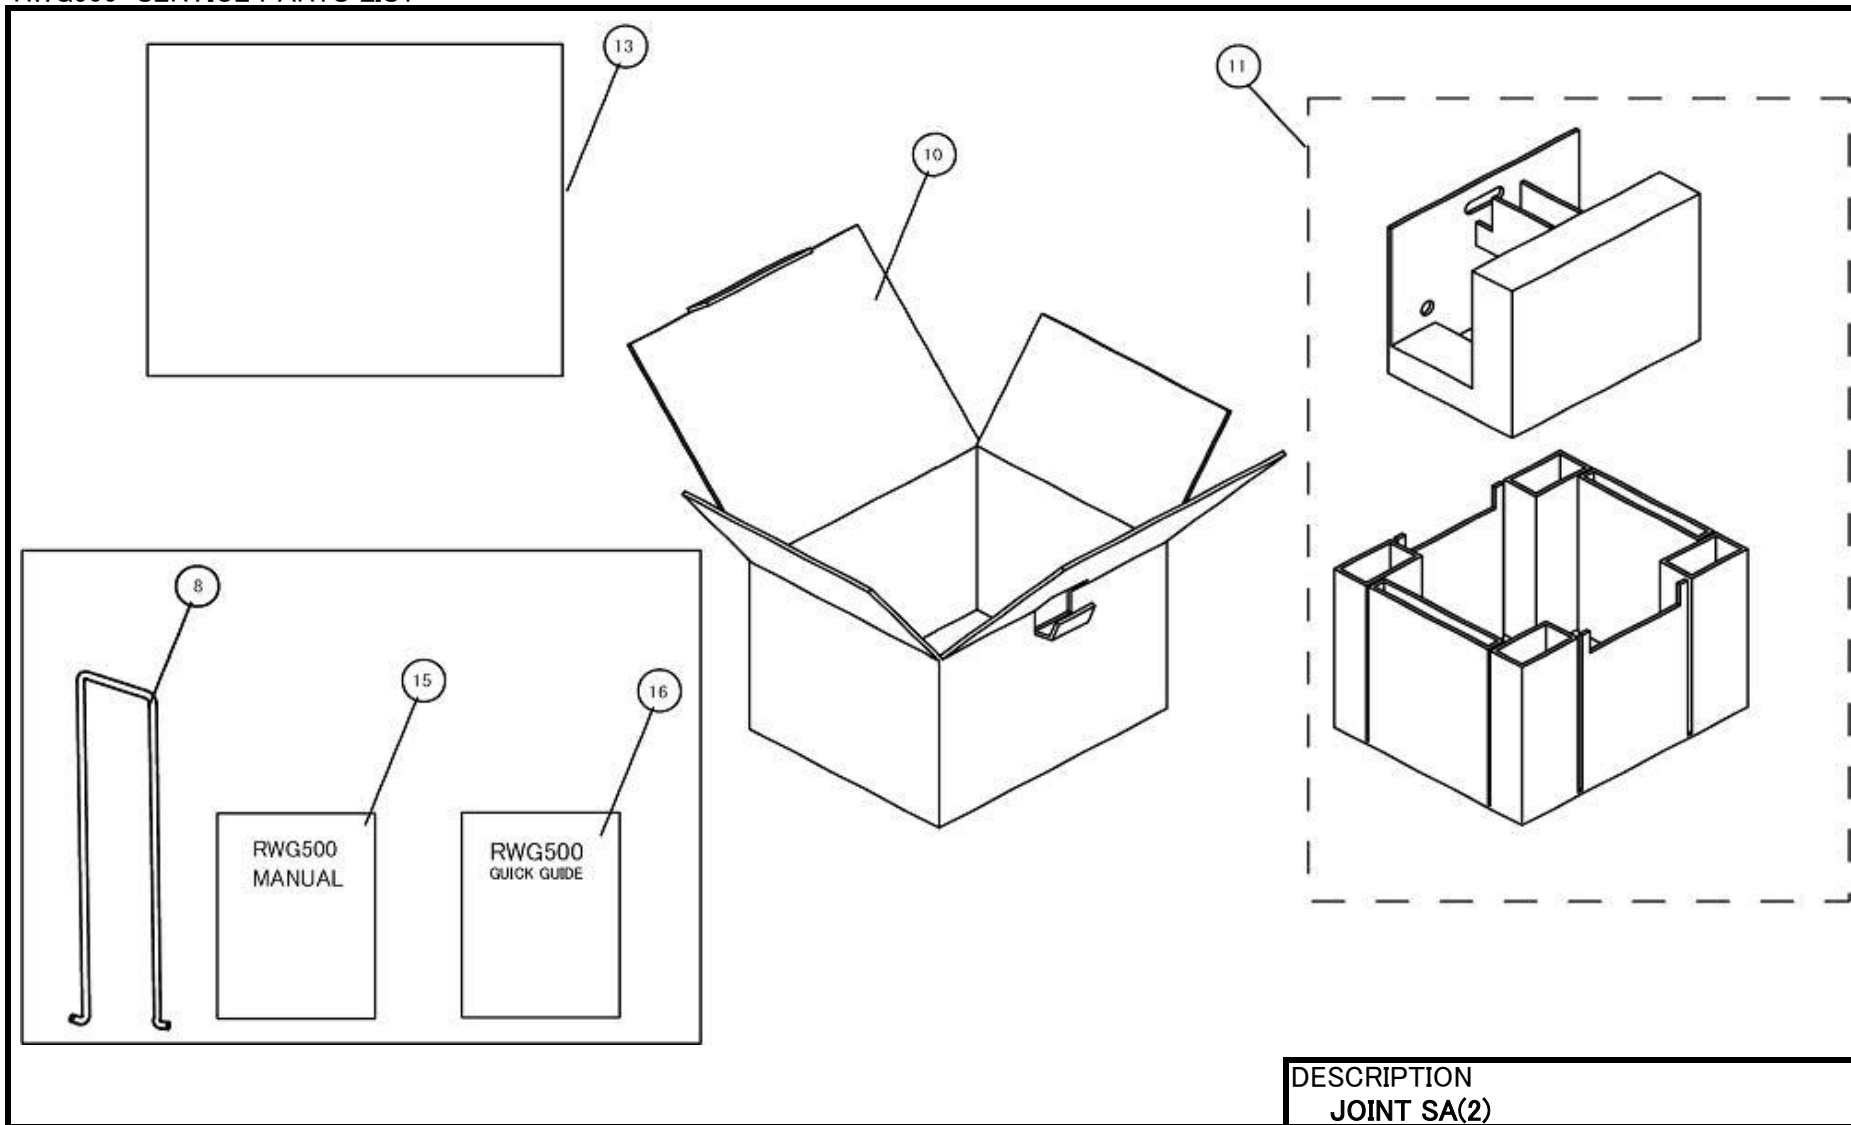

RWG500 SERVICE PARTS LIST

AssyName JOINT SA

	First_Code	Description	Standard
2	R05984000	JOINT SA	
3	P13292001	JOINT Pr	
4	P13295001	JOINT(Pro)	
5	MD4400622	PAN HEAD SCREW+SW+WL	
6	R06072000	FG ASSY	
7	R05906000	EXT POWER CABLE	
8	PC3690700	CLIP	
10	Q01450000	CARTON BOX(PR)	
11	R08475000	CUSHION SET(S)	
13	QB1680000	PACKING SEAT	
15	Q01160000	RWG500 Instruction manual	
16	Q01170000	RWG500 Quick Guide