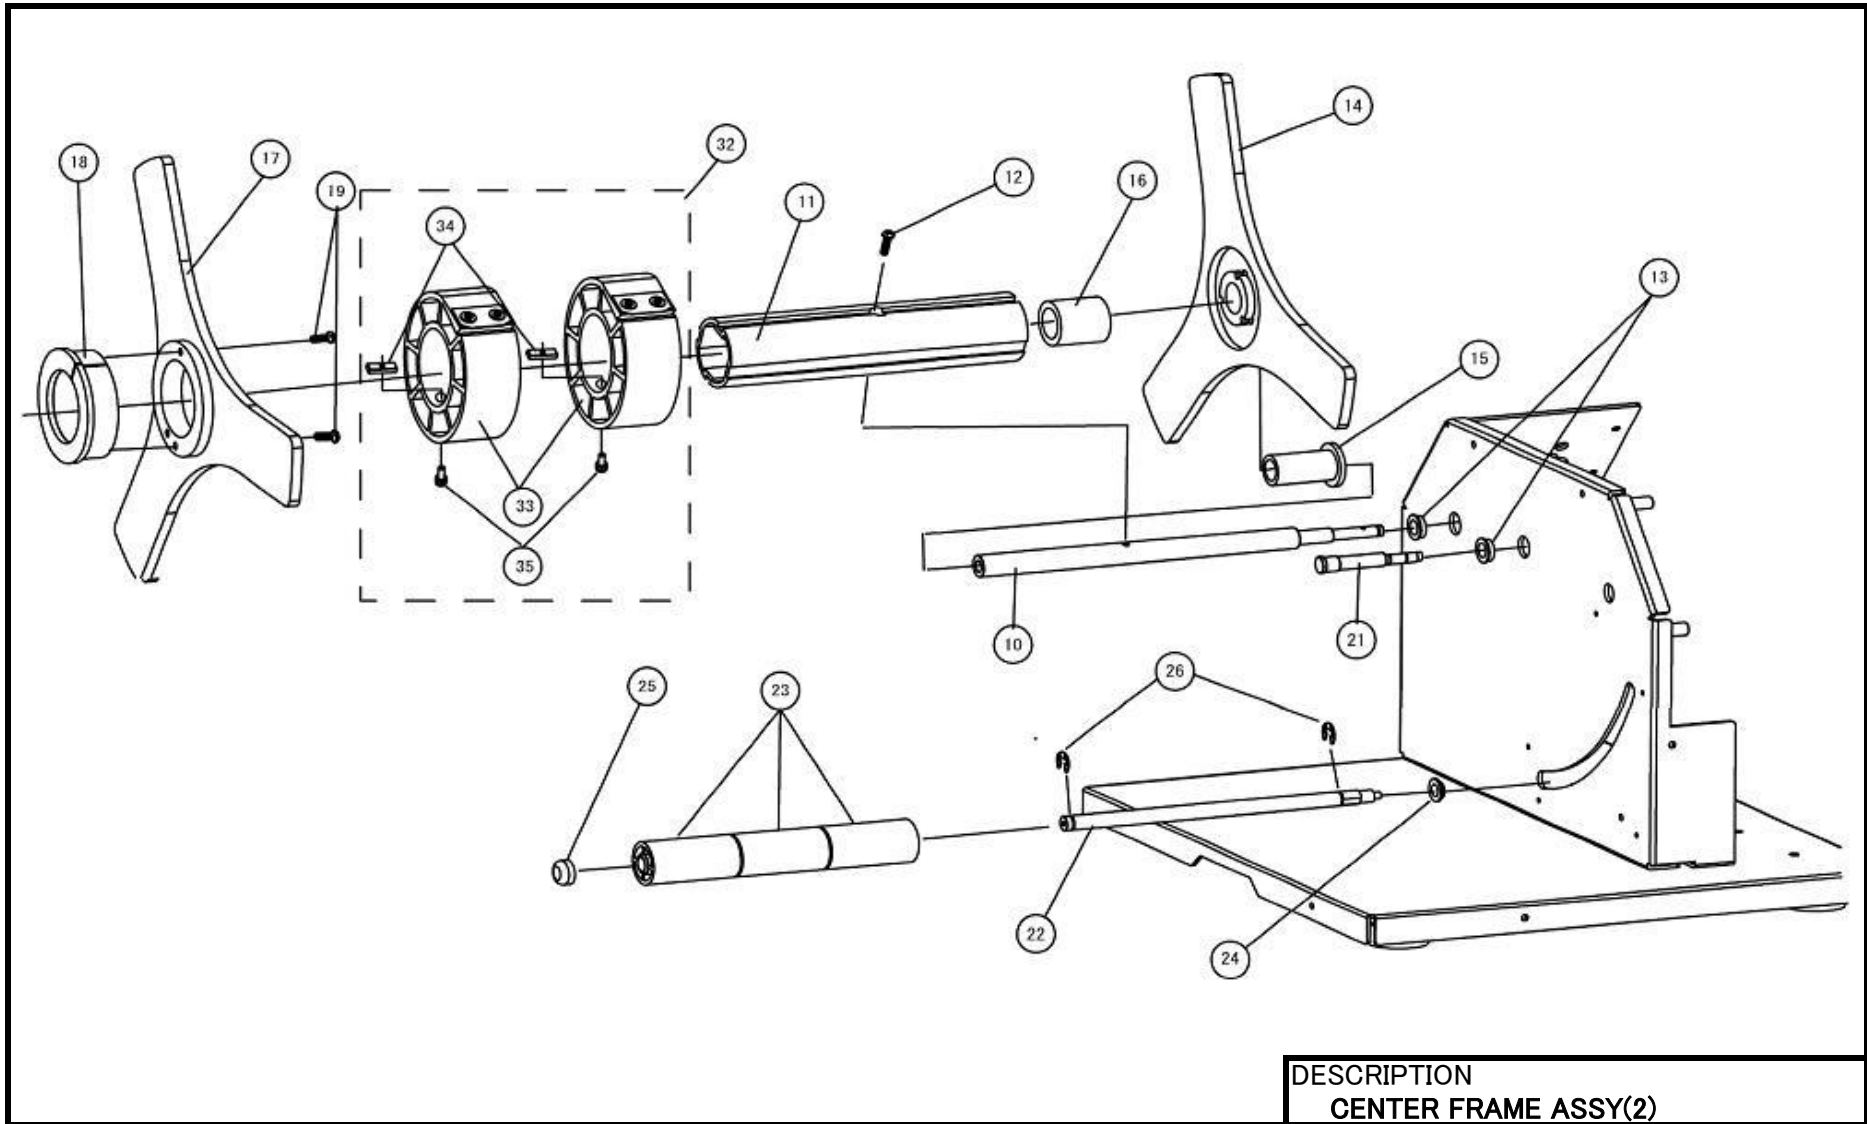

RWG500 SERVICE PARTS LIST

WGT405310

**Valid as of
Feb 1st, 2010**

SATO CORPORATION . TOKYO. JAPAN

DESCRIPTION BASE FRAME ASSY

RWG500 SERVICE PARTS LIST

AssyName BASE FRAME ASSY

	First_Code	Description	Standard
1	R05581001	BASE FRAME ASSY	
2	PT6680100	CASE LEG	

DESCRIPTION CENTER FRAME ASSY(1)

DESCRIPTION
CENTER FRAME ASSY(5)

DESCRIPTION
CENTER FRAME ASSY(6)

DESCRIPTION
CENTER FRAME ASSY(7)

RWG500 SERVICE PARTS LIST

AssyName CENTER FRAME ASSY

	First_Code	Description	Standard
4	R05582001	CENTER FRAME ASSY	
5	MD4400822	PAN HEAD SCREW+SW+WL	
6	PT6700200	COLOR LEG	
7	MD3300822	PAN HEAD SCREW+SW+WS	
8	P13558000	KB PANEL SHEET	
10	P12761000	REWIND SHAFT	
11	P00097100	REWIND CORE	
12	MD3301022	PAN HEAD SCREW+SW+WS	
13	PT1112080	BALL BEARING	
14	P14049000	STOPPER PLATE(B)	
15	P13284001	REWIND CORE COLLER	
16	P13888001	COLLER GUIDE	
17	PE1761320	STOPPER PLATE (A)	
18	PE1760820	GUIDE BOSS	
19	MH0301221	PAN HEAD P TIGHT SCREW	
21	P12770001	SHAFT(ARM1)	
22	P12768001	SHAFT(ARM)	
23	PB3010110	GUIDE ROLLER	
24	PT2107050	BUSH	
25	P11150000	SCREW CAP	
26	ND0060030	E RING	
32	R05951000	GUIDE CORE(3INCH)ASSY	
33	PR7693600	GUIDE CORE(3INCH)SET	
34	P13285000	3INCH CORE COLLAR	
35	MD3301022	PAN HEAD SCREW+SW+WS	
37	P04532000	BUSHING	
38	MA0201022	PAN HEAD SCREW	
40	P13282000	PULLY(60)	
41	P14518000	TORQUE LIMITER	
43	P12750001	ARM	
44	MT1400722	HEX NUT	
45	MA0201022	PAN HEAD SCREW	
47	P13286001	ARM GUIDE	
48	MD4301422	PAN HEAD SCREW+SW+WL	
61	ND0040030	E SNAP RING	
62	ND0050030	E SNAP RING	
63	PT1112060	BALL SUPPORTER	
64	PC0730100	SPRING (BACK)	
65	P13140000	SLIT	
66	P13943000	WINDING TYPE SPACER	
67	MD4300822	PAN HEAD SCREW+SW+WL	
69	P12771001	SHAFT(GUIDE)	
70	PE1760920	BOSS(A)	
71	PT2016010	DRY METAL	