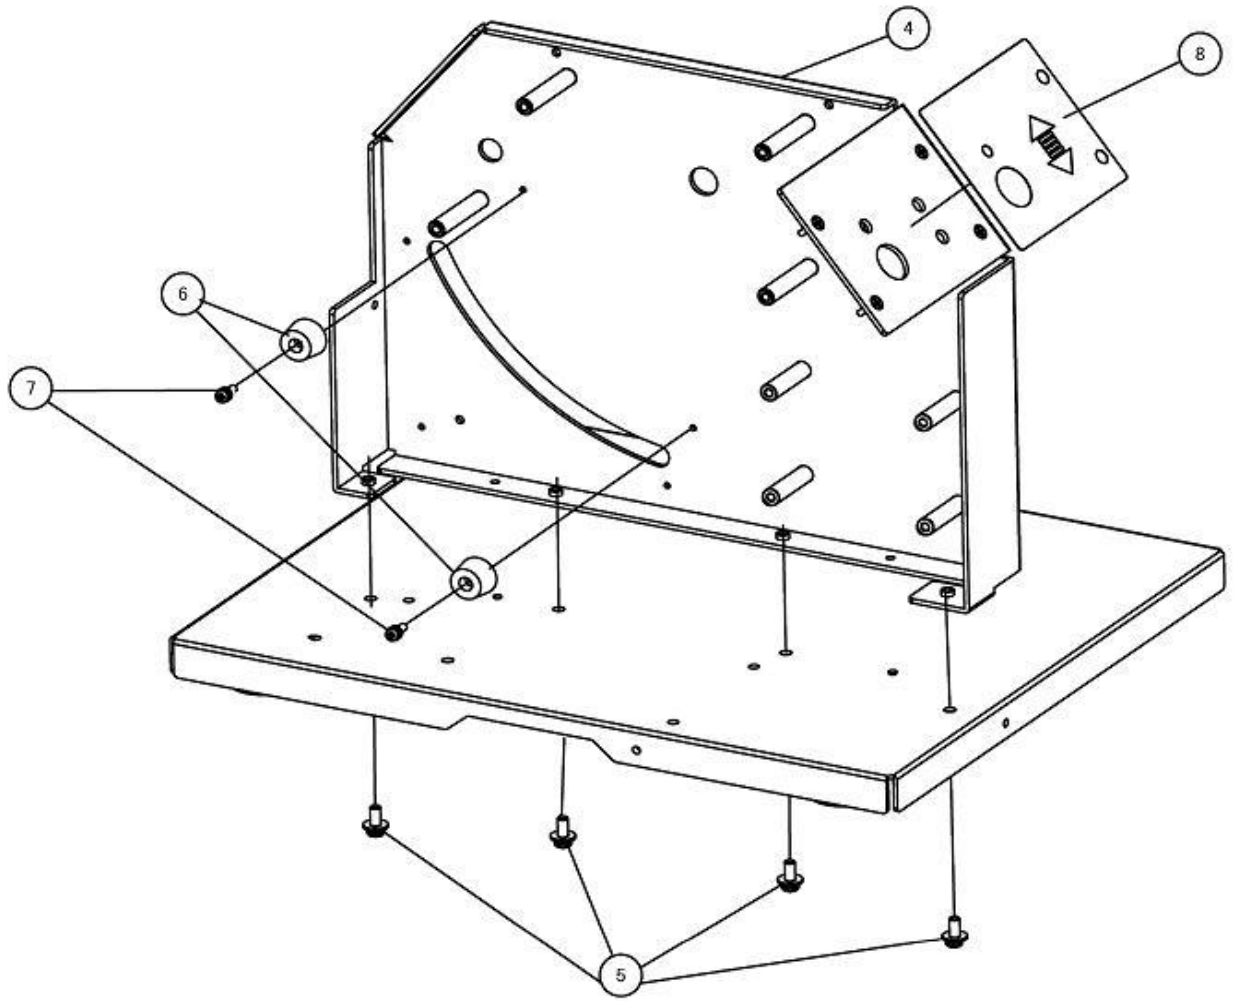

RWG500 SERVICE PARTS LIST

WGT405310

**Valid as of
Feb 1st, 2010**

SATO CORPORATION . TOKYO. JAPAN

DESCRIPTION BASE FRAME ASSY

RWG500 SERVICE PARTS LIST

AssyName BASE FRAME ASSY

	First_Code	Description	Standard
1	R05581001	BASE FRAME ASSY	
2	PT6680100	CASE LEG	

DESCRIPTION CENTER FRAME ASSY(1)

DESCRIPTION
CENTER FRAME ASSY(5)

DESCRIPTION
CENTER FRAME ASSY(6)

DESCRIPTION
CENTER FRAME ASSY(7)

RWG500 SERVICE PARTS LIST

AssyName CENTER FRAME ASSY

	First_Code	Description	Standard
4	R05582001	CENTER FRAME ASSY	
5	MD4400822	PAN HEAD SCREW+SW+WL	
6	PT6700200	COLOR LEG	
7	MD3300822	PAN HEAD SCREW+SW+WS	
8	P13558000	KB PANEL SHEET	
10	P12761000	REWIND SHAFT	
11	P00097100	REWIND CORE	
12	MD3301022	PAN HEAD SCREW+SW+WS	
13	PT1112080	BALL BEARING	
14	P14049000	STOPPER PLATE(B)	
15	P13284001	REWIND CORE COLLER	
16	P13888001	COLLER GUIDE	
17	PE1761320	STOPPER PLATE (A)	
18	PE1760820	GUIDE BOSS	
19	MH0301221	PAN HEAD P TIGHT SCREW	
21	P12770001	SHAFT(ARM1)	
22	P12768001	SHAFT(ARM)	
23	PB3010110	GUIDE ROLLER	
24	PT2107050	BUSH	
25	P11150000	SCREW CAP	
26	ND0060030	E RING	
32	R05951000	GUIDE CORE(3INCH)ASSY	
33	PR7693600	GUIDE CORE(3INCH)SET	
34	P13285000	3INCH CORE COLLAR	
35	MD3301022	PAN HEAD SCREW+SW+WS	
37	P04532000	BUSHING	
38	MA0201022	PAN HEAD SCREW	
40	P13282000	PULLY(60)	
41	P14518000	TORQUE LIMITER	
43	P12750001	ARM	
44	MT1400722	HEX NUT	
45	MA0201022	PAN HEAD SCREW	
47	P13286001	ARM GUIDE	
48	MD4301422	PAN HEAD SCREW+SW+WL	
61	ND0040030	E SNAP RING	
62	ND0050030	E SNAP RING	
63	PT1112060	BALL SUPPORTER	
64	PC0730100	SPRING (BACK)	
65	P13140000	SLIT	
66	P13943000	WINDING TYPE SPACER	
67	MD4300822	PAN HEAD SCREW+SW+WL	
69	P12771001	SHAFT(GUIDE)	
70	PE1760920	BOSS(A)	
71	PT2016010	DRY METAL	