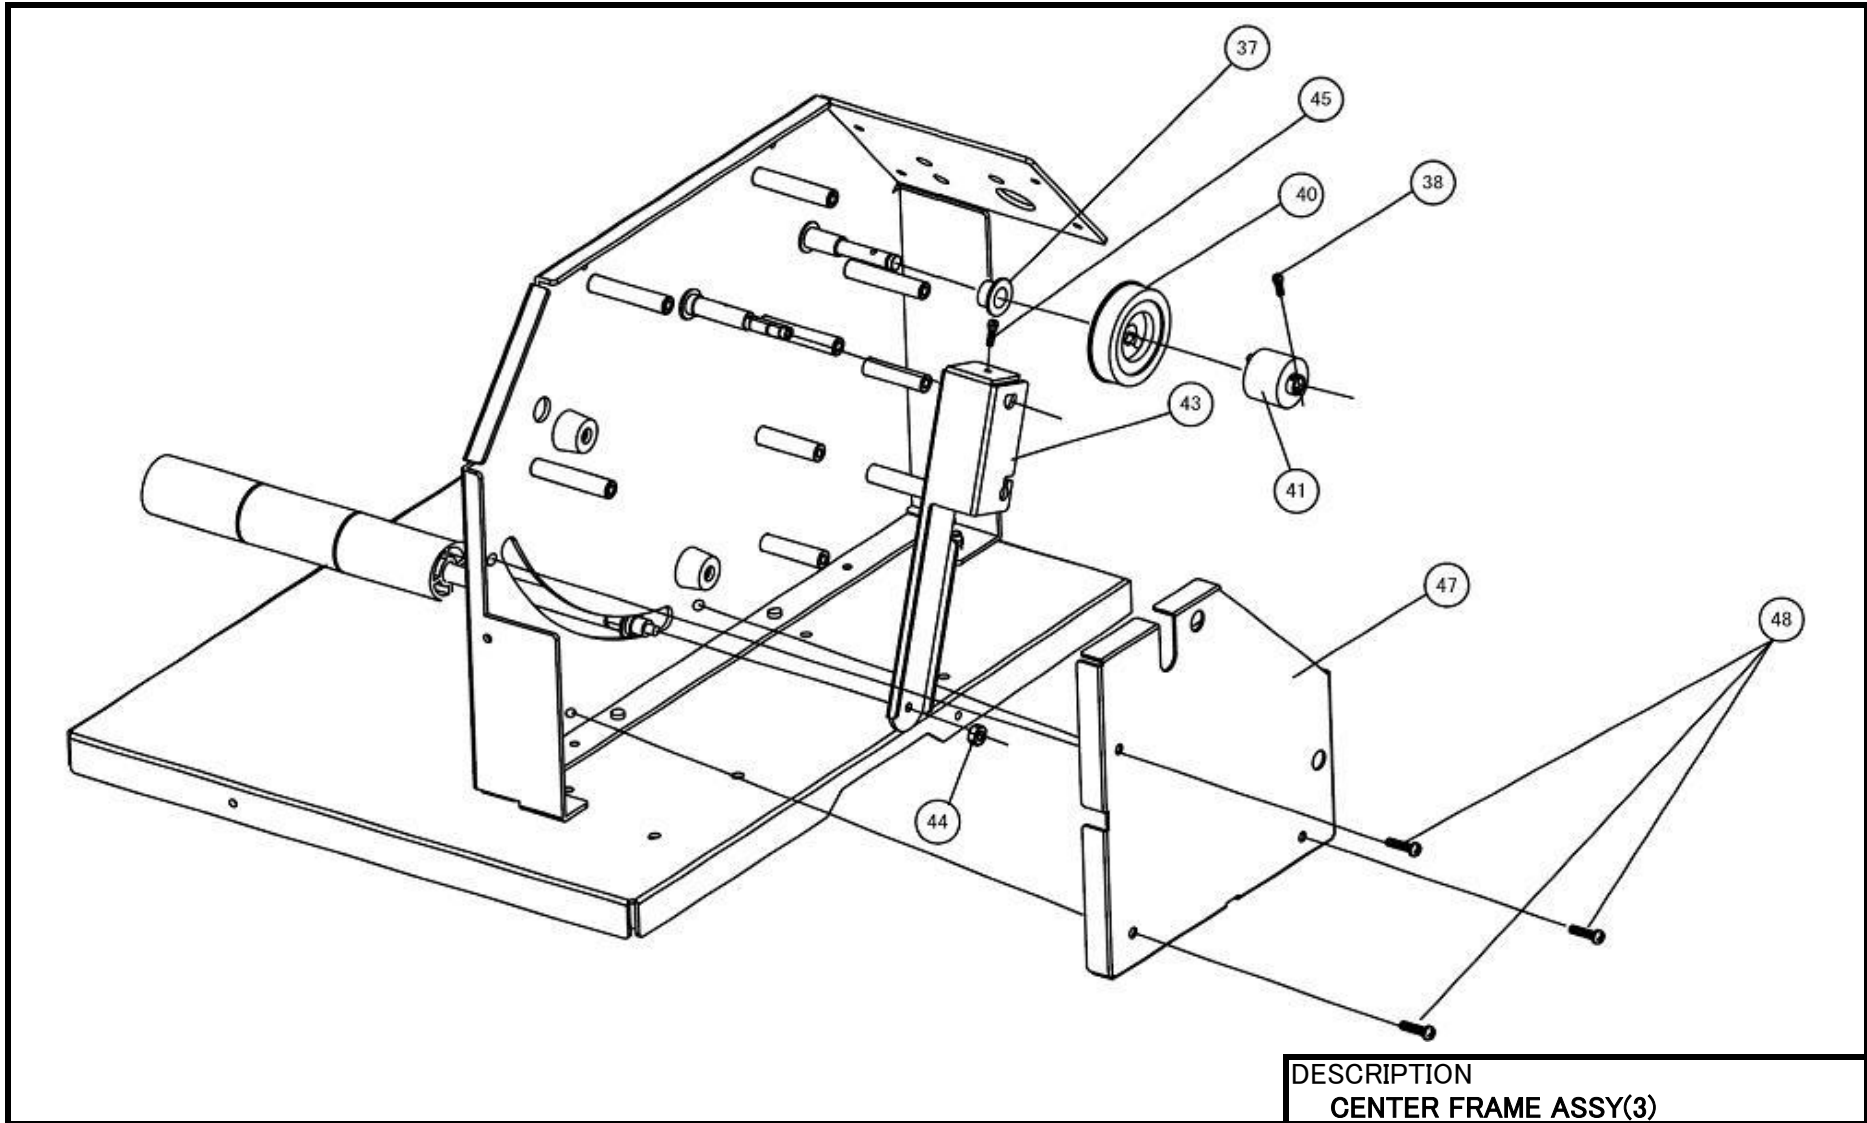

RWG500 SERVICE PARTS LIST

WGT405310

**Valid as of
Feb 1st, 2010**

SATO CORPORATION . TOKYO. JAPAN

DESCRIPTION BASE FRAME ASSY

RWG500 SERVICE PARTS LIST

AssyName BASE FRAME ASSY

	First_Code	Description	Standard
1	R05581001	BASE FRAME ASSY	
2	PT6680100	CASE LEG	

DESCRIPTION CENTER FRAME ASSY(1)

DESCRIPTION
CENTER FRAME ASSY(5)

DESCRIPTION
CENTER FRAME ASSY(6)

DESCRIPTION
CENTER FRAME ASSY(7)

RWG500 SERVICE PARTS LIST

AssyName CENTER FRAME ASSY

	First_Code	Description	Standard
4	R05582001	CENTER FRAME ASSY	
5	MD4400822	PAN HEAD SCREW+SW+WL	
6	PT6700200	COLOR LEG	
7	MD3300822	PAN HEAD SCREW+SW+WS	
8	P13558000	KB PANEL SHEET	
10	P12761000	REWIND SHAFT	
11	P00097100	REWIND CORE	
12	MD3301022	PAN HEAD SCREW+SW+WS	
13	PT1112080	BALL BEARING	
14	P14049000	STOPPER PLATE(B)	
15	P13284001	REWIND CORE COLLER	
16	P13888001	COLLER GUIDE	
17	PE1761320	STOPPER PLATE (A)	
18	PE1760820	GUIDE BOSS	
19	MH0301221	PAN HEAD P TIGHT SCREW	
21	P12770001	SHAFT(ARM1)	
22	P12768001	SHAFT(ARM)	
23	PB3010110	GUIDE ROLLER	
24	PT2107050	BUSH	
25	P11150000	SCREW CAP	
26	ND0060030	E RING	
32	R05951000	GUIDE CORE(3INCH)ASSY	
33	PR7693600	GUIDE CORE(3INCH)SET	
34	P13285000	3INCH CORE COLLAR	
35	MD3301022	PAN HEAD SCREW+SW+WS	
37	P04532000	BUSHING	
38	MA0201022	PAN HEAD SCREW	
40	P13282000	PULLY(60)	
41	P14518000	TORQUE LIMITER	
43	P12750001	ARM	
44	MT1400722	HEX NUT	
45	MA0201022	PAN HEAD SCREW	
47	P13286001	ARM GUIDE	
48	MD4301422	PAN HEAD SCREW+SW+WL	
61	ND0040030	E SNAP RING	
62	ND0050030	E SNAP RING	
63	PT1112060	BALL SUPPORTER	
64	PC0730100	SPRING (BACK)	
65	P13140000	SLIT	
66	P13943000	WINDING TYPE SPACER	
67	MD4300822	PAN HEAD SCREW+SW+WL	
69	P12771001	SHAFT(GUIDE)	
70	PE1760920	BOSS(A)	
71	PT2016010	DRY METAL	