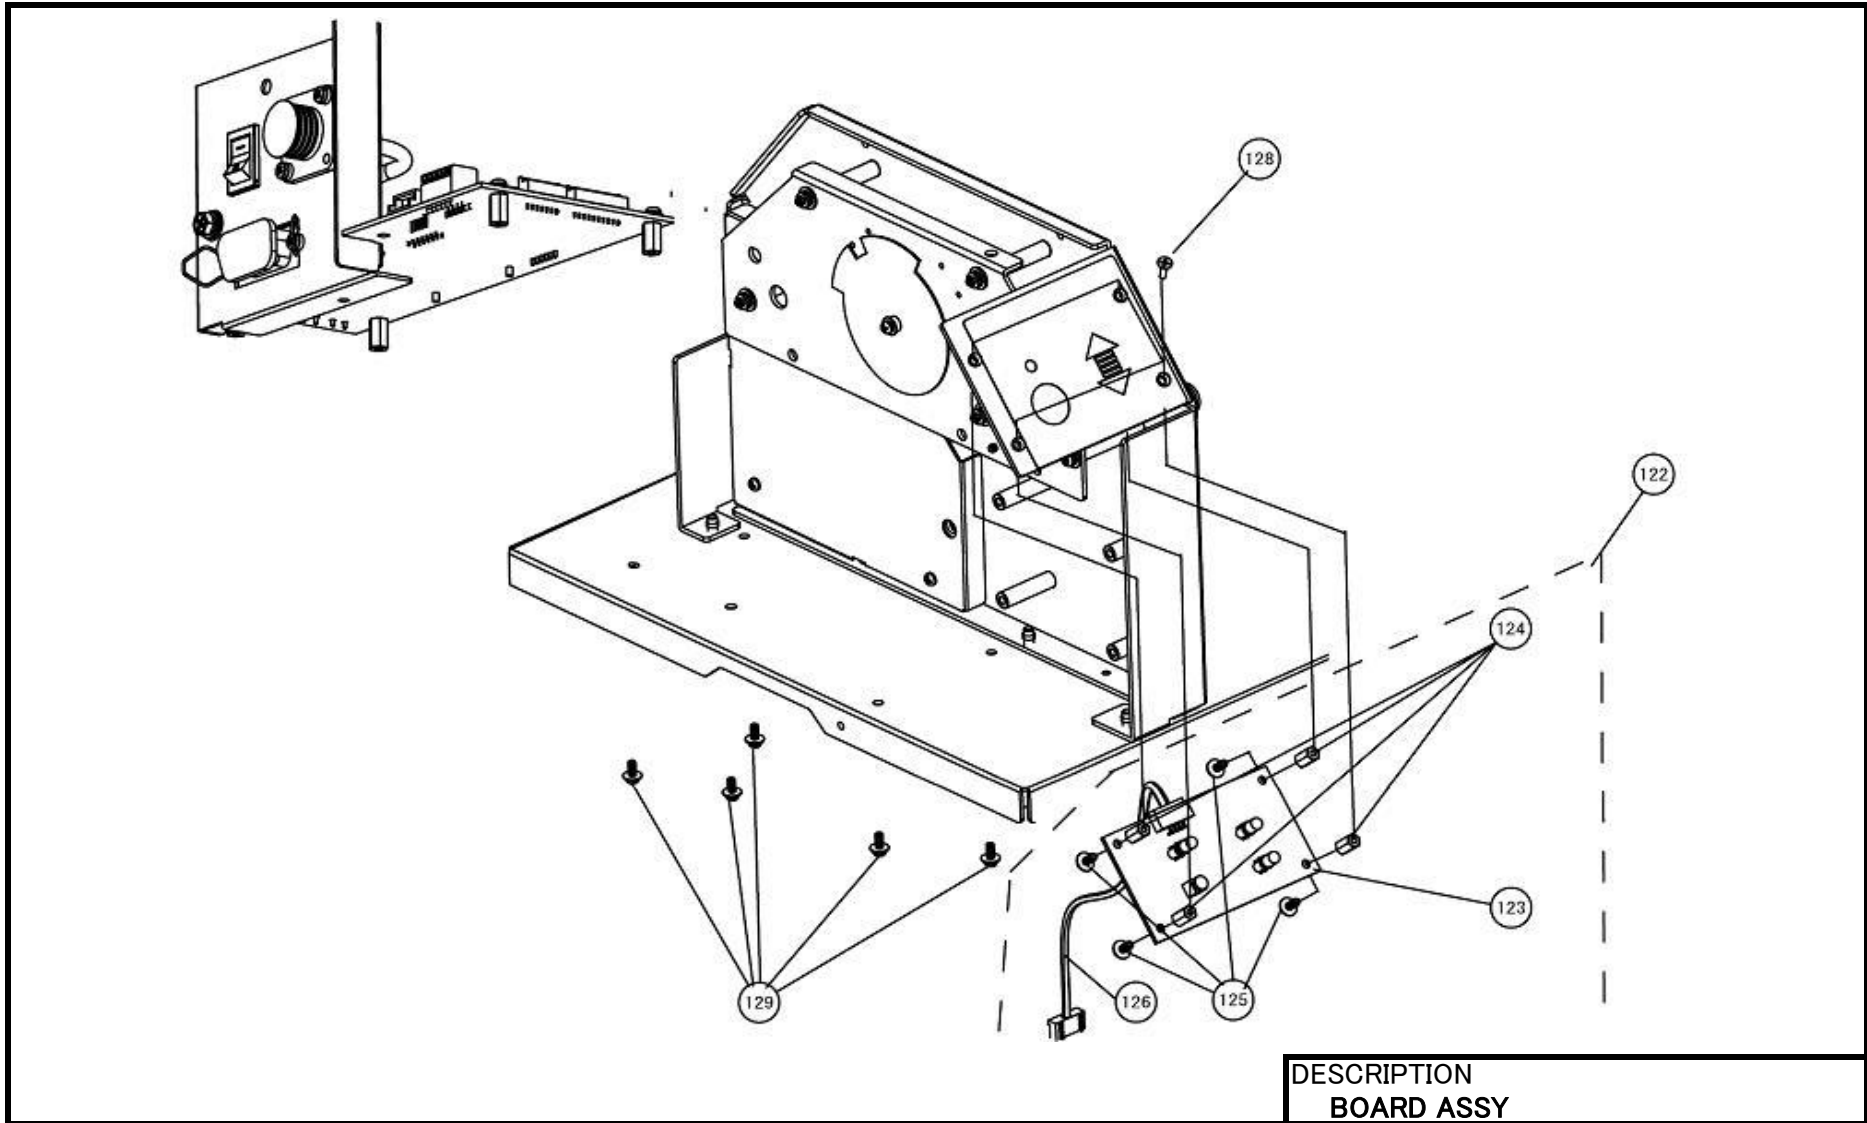

RWG500 SERVICE PARTS LIST

AssyName BOARD ASSY

	First_Code	Description	Standard
122	R06305000	OP PWB ASSY	
123	R05893000	OP PWB ASSY	
124	PT9800800	SPACER	
125	MD4300822	PAN HEAD SCREW+SW+WL	
126	R05905000	OP CABLE ASSY	
128	MA1300622	FLAT HEAD SCREW	
129	MD4300822	PAN HEAD SCREW+SW+WL