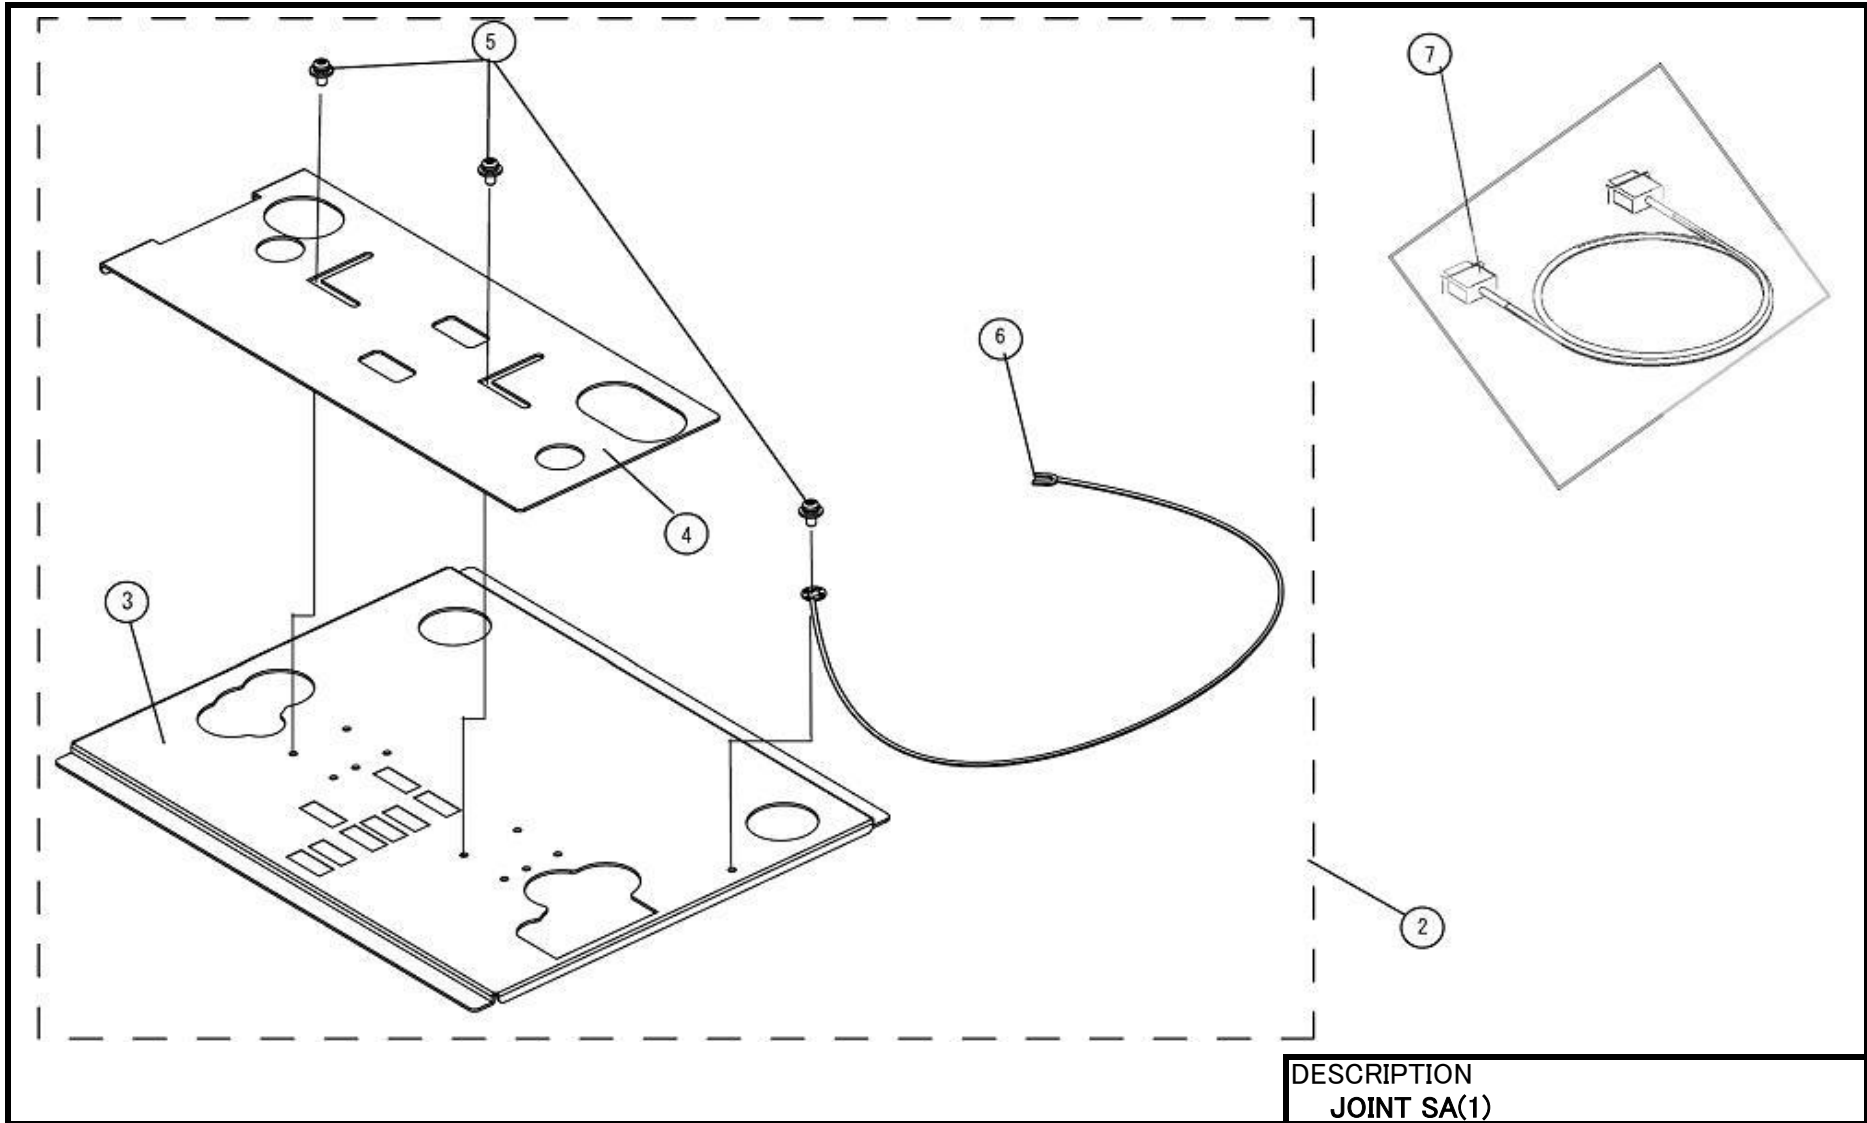

RWG500 SERVICE PARTS LIST

AssyName OP. HARNESS ASSY

	First_Code	Description	Standard
131	R05903000	SENER HARNESS ASSY	
132	MD3301022	PAN HEAD SCREW+SW+WS	
133	JG100011A	TIE WRAP	

DESCRIPTION
JOINT SA(1)