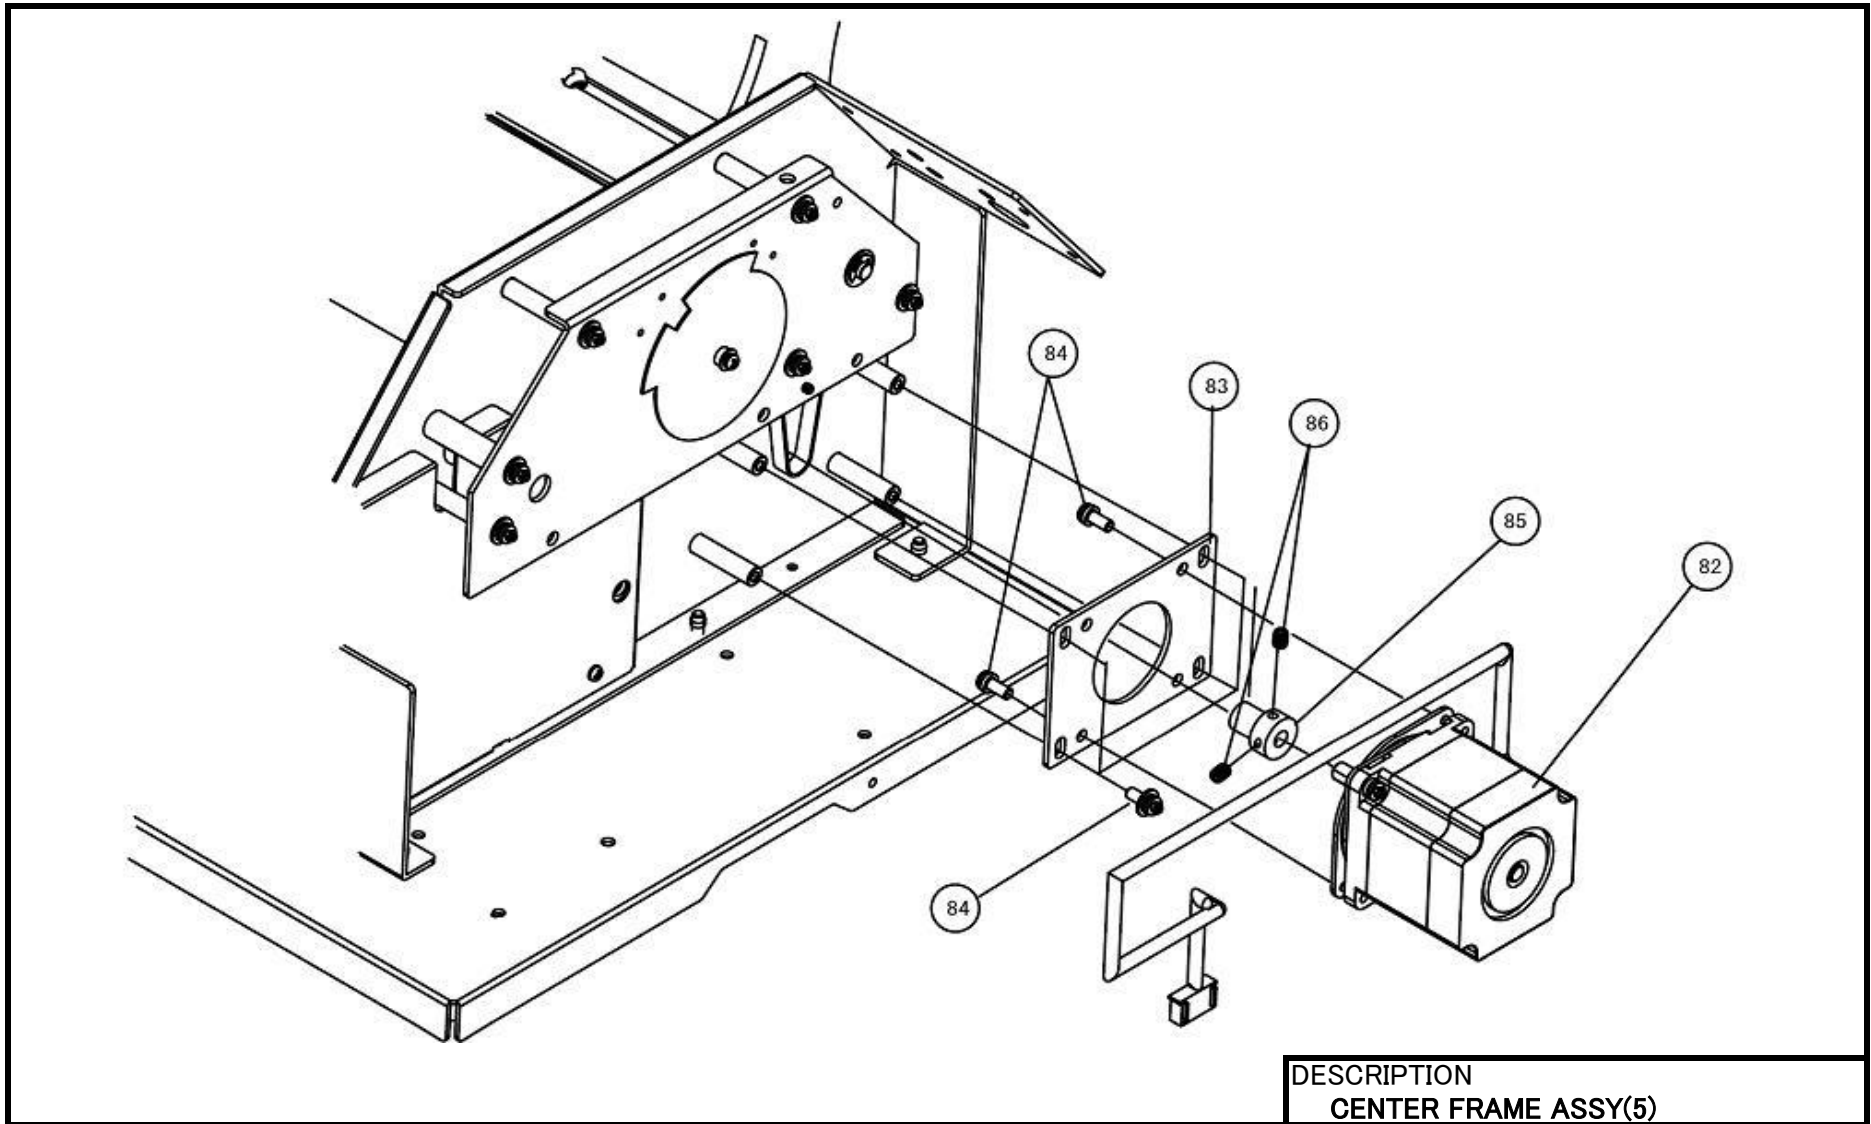

RWG500 SERVICE PARTS LIST

WGT405310

**Valid as of
Feb 1st, 2010**

SATO CORPORATION . TOKYO. JAPAN

DESCRIPTION BASE FRAME ASSY

RWG500 SERVICE PARTS LIST

AssyName BASE FRAME ASSY

	First_Code	Description	Standard
1	R05581001	BASE FRAME ASSY	
2	PT6680100	CASE LEG	

DESCRIPTION CENTER FRAME ASSY(1)

DESCRIPTION
CENTER FRAME ASSY(5)

DESCRIPTION
CENTER FRAME ASSY(6)

DESCRIPTION
CENTER FRAME ASSY(7)

RWG500 SERVICE PARTS LIST

AssyName CENTER FRAME ASSY

	First_Code	Description	Standard
4	R05582001	CENTER FRAME ASSY	
5	MD4400822	PAN HEAD SCREW+SW+WL	
6	PT6700200	COLOR LEG	
7	MD3300822	PAN HEAD SCREW+SW+WS	
8	P13558000	KB PANEL SHEET	
10	P12761000	REWIND SHAFT	
11	P00097100	REWIND CORE	
12	MD3301022	PAN HEAD SCREW+SW+WS	
13	PT1112080	BALL BEARING	
14	P14049000	STOPPER PLATE(B)	
15	P13284001	REWIND CORE COLLER	
16	P13888001	COLLER GUIDE	
17	PE1761320	STOPPER PLATE (A)	
18	PE1760820	GUIDE BOSS	
19	MH0301221	PAN HEAD P TIGHT SCREW	
21	P12770001	SHAFT(ARM1)	
22	P12768001	SHAFT(ARM)	
23	PB3010110	GUIDE ROLLER	
24	PT2107050	BUSH	
25	P11150000	SCREW CAP	
26	ND0060030	E RING	
32	R05951000	GUIDE CORE(3INCH)ASSY	
33	PR7693600	GUIDE CORE(3INCH)SET	
34	P13285000	3INCH CORE COLLAR	
35	MD3301022	PAN HEAD SCREW+SW+WS	
37	P04532000	BUSHING	
38	MA0201022	PAN HEAD SCREW	
40	P13282000	PULLY(60)	
41	P14518000	TORQUE LIMITER	
43	P12750001	ARM	
44	MT1400722	HEX NUT	
45	MA0201022	PAN HEAD SCREW	
47	P13286001	ARM GUIDE	
48	MD4301422	PAN HEAD SCREW+SW+WL	
61	ND0040030	E SNAP RING	
62	ND0050030	E SNAP RING	
63	PT1112060	BALL SUPPORTER	
64	PC0730100	SPRING (BACK)	
65	P13140000	SLIT	
66	P13943000	WINDING TYPE SPACER	
67	MD4300822	PAN HEAD SCREW+SW+WL	
69	P12771001	SHAFT(GUIDE)	
70	PE1760920	BOSS(A)	
71	PT2016010	DRY METAL	