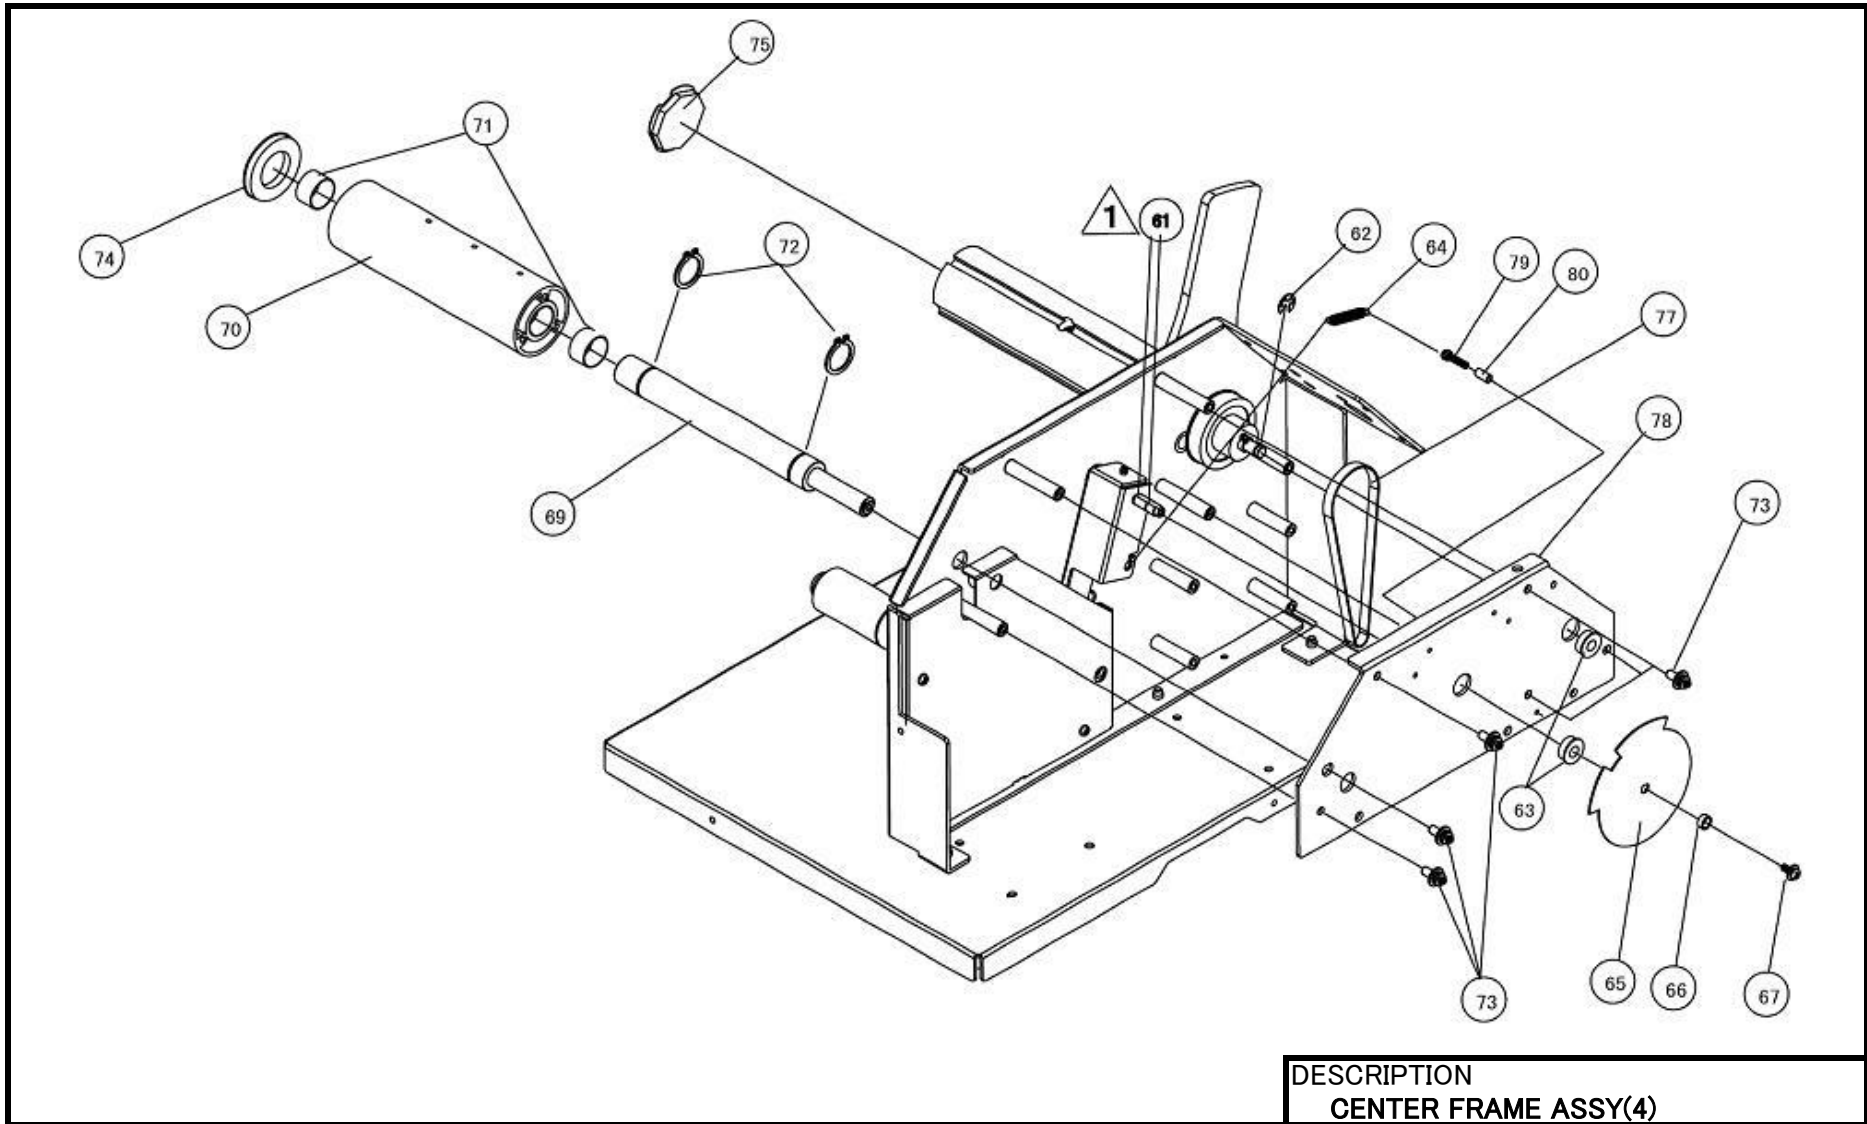

RWG500 SERVICE PARTS LIST

WGT405310

**Valid as of
Feb 1st, 2010**

SATO CORPORATION . TOKYO. JAPAN

DESCRIPTION BASE FRAME ASSY

RWG500 SERVICE PARTS LIST

AssyName BASE FRAME ASSY

	First_Code	Description	Standard
1	R05581001	BASE FRAME ASSY	
2	PT6680100	CASE LEG	

DESCRIPTION CENTER FRAME ASSY(1)

DESCRIPTION
CENTER FRAME ASSY(5)

DESCRIPTION
CENTER FRAME ASSY(6)

DESCRIPTION
CENTER FRAME ASSY(7)

RWG500 SERVICE PARTS LIST

AssyName CENTER FRAME ASSY

	First_Code	Description	Standard
4	R05582001	CENTER FRAME ASSY	
5	MD4400822	PAN HEAD SCREW+SW+WL	
6	PT6700200	COLOR LEG	
7	MD3300822	PAN HEAD SCREW+SW+WS	
8	P13558000	KB PANEL SHEET	
10	P12761000	REWIND SHAFT	
11	P00097100	REWIND CORE	
12	MD3301022	PAN HEAD SCREW+SW+WS	
13	PT1112080	BALL BEARING	
14	P14049000	STOPPER PLATE(B)	
15	P13284001	REWIND CORE COLLER	
16	P13888001	COLLER GUIDE	
17	PE1761320	STOPPER PLATE (A)	
18	PE1760820	GUIDE BOSS	
19	MH0301221	PAN HEAD P TIGHT SCREW	
21	P12770001	SHAFT(ARM1)	
22	P12768001	SHAFT(ARM)	
23	PB3010110	GUIDE ROLLER	
24	PT2107050	BUSH	
25	P11150000	SCREW CAP	
26	ND0060030	E RING	
32	R05951000	GUIDE CORE(3INCH)ASSY	
33	PR7693600	GUIDE CORE(3INCH)SET	
34	P13285000	3INCH CORE COLLAR	
35	MD3301022	PAN HEAD SCREW+SW+WS	
37	P04532000	BUSHING	
38	MA0201022	PAN HEAD SCREW	
40	P13282000	PULLY(60)	
41	P14518000	TORQUE LIMITER	
43	P12750001	ARM	
44	MT1400722	HEX NUT	
45	MA0201022	PAN HEAD SCREW	
47	P13286001	ARM GUIDE	
48	MD4301422	PAN HEAD SCREW+SW+WL	
61	ND0040030	E SNAP RING	
62	ND0050030	E SNAP RING	
63	PT1112060	BALL SUPPORTER	
64	PC0730100	SPRING (BACK)	
65	P13140000	SLIT	
66	P13943000	WINDING TYPE SPACER	
67	MD4300822	PAN HEAD SCREW+SW+WL	
69	P12771001	SHAFT(GUIDE)	
70	PE1760920	BOSS(A)	
71	PT2016010	DRY METAL	