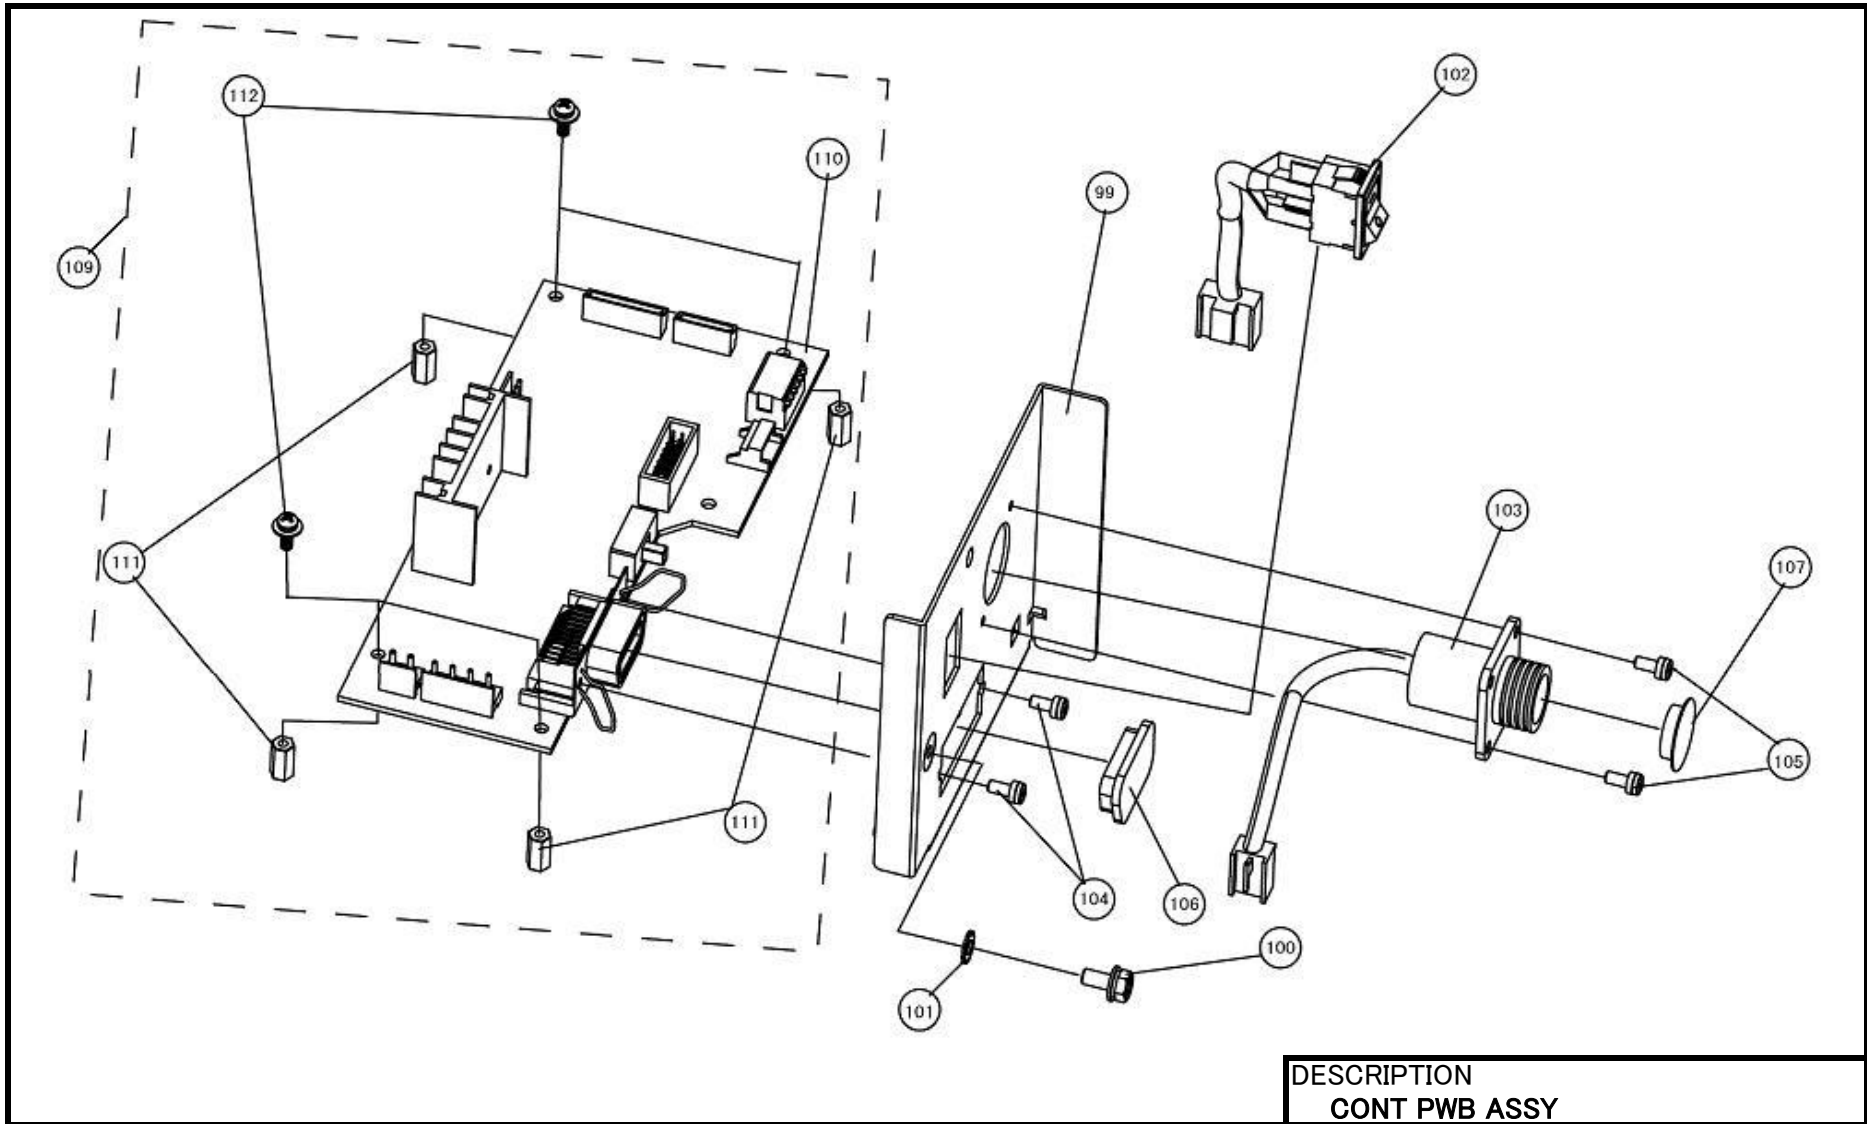

RWG500 SERVICE PARTS LIST

AssyName CONT PWB ASSY

	First_Code	Description	Standard
99	P12772000	BOARD(CONNECTOR)	
100	M16220000	HEX UPSET SCREW	
101	NB2040022	TOOTHED LOCK WASHER	
102	R05902000	POWER SWITCH ASSY	
103	R06012000	Adapter connector ASSY	
104	MA0301222	PAN HEAD SCREW	
105	MD4300822	PAN HEAD SCREW+SW+WL	
106	JG900411A	DUST CAP	
107	P14083000	DUST CAP	
110	R05891000	CONT PWB ASSY	
111	PT9800800	SPACER	
112	MD4300822	PAN HEAD SCREW+SW+WL