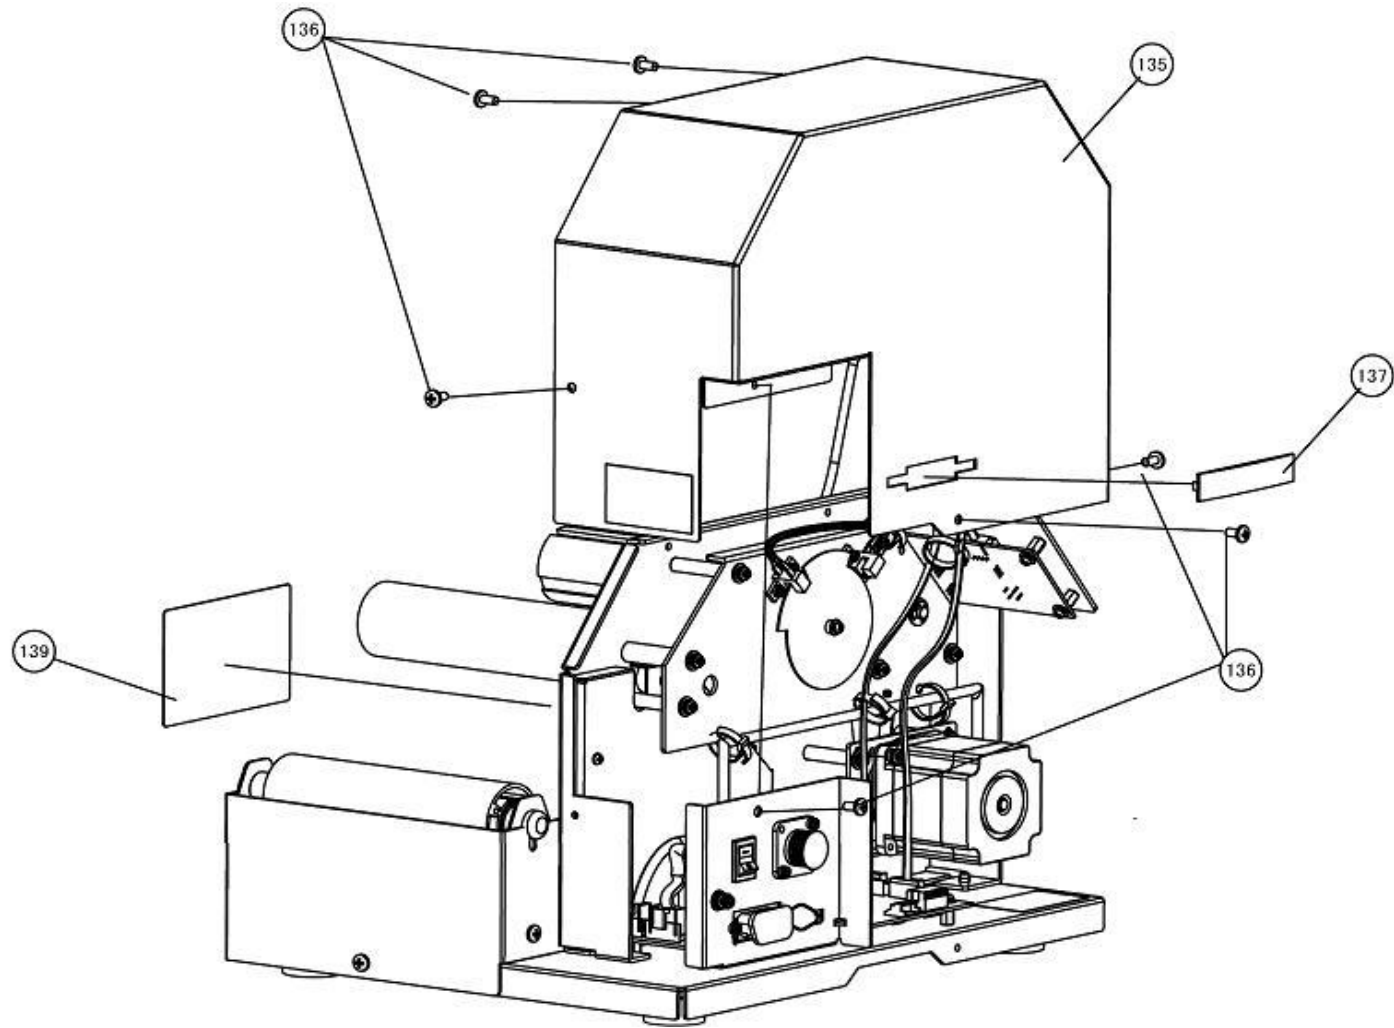

RWG500 SERVICE PARTS LIST

WGT405310

**Valid as of
Feb 1st, 2010**

SATO CORPORATION . TOKYO. JAPAN

DESCRIPTION BASE FRAME ASSY

RWG500 SERVICE PARTS LIST

AssyName BASE FRAME ASSY

	First_Code	Description	Standard
1	R05581001	BASE FRAME ASSY	
2	PT6680100	CASE LEG	

DESCRIPTION CENTER FRAME ASSY(1)

DESCRIPTION
CENTER FRAME ASSY(5)

DESCRIPTION
CENTER FRAME ASSY(6)

DESCRIPTION
CENTER FRAME ASSY(7)

RWG500 SERVICE PARTS LIST

AssyName CENTER FRAME ASSY

	First_Code	Description	Standard
4	R05582001	CENTER FRAME ASSY	
5	MD4400822	PAN HEAD SCREW+SW+WL	
6	PT6700200	COLOR LEG	
7	MD3300822	PAN HEAD SCREW+SW+WS	
8	P13558000	KB PANEL SHEET	
10	P12761000	REWIND SHAFT	
11	P00097100	REWIND CORE	
12	MD3301022	PAN HEAD SCREW+SW+WS	
13	PT1112080	BALL BEARING	
14	P14049000	STOPPER PLATE(B)	
15	P13284001	REWIND CORE COLLER	
16	P13888001	COLLER GUIDE	
17	PE1761320	STOPPER PLATE (A)	
18	PE1760820	GUIDE BOSS	
19	MH0301221	PAN HEAD P TIGHT SCREW	
21	P12770001	SHAFT(ARM1)	
22	P12768001	SHAFT(ARM)	
23	PB3010110	GUIDE ROLLER	
24	PT2107050	BUSH	
25	P11150000	SCREW CAP	
26	ND0060030	E RING	
32	R05951000	GUIDE CORE(3INCH)ASSY	
33	PR7693600	GUIDE CORE(3INCH)SET	
34	P13285000	3INCH CORE COLLAR	
35	MD3301022	PAN HEAD SCREW+SW+WS	
37	P04532000	BUSHING	
38	MA0201022	PAN HEAD SCREW	
40	P13282000	PULLY(60)	
41	P14518000	TORQUE LIMITER	
43	P12750001	ARM	
44	MT1400722	HEX NUT	
45	MA0201022	PAN HEAD SCREW	
47	P13286001	ARM GUIDE	
48	MD4301422	PAN HEAD SCREW+SW+WL	
61	ND0040030	E SNAP RING	
62	ND0050030	E SNAP RING	
63	PT1112060	BALL SUPPORTER	
64	PC0730100	SPRING (BACK)	
65	P13140000	SLIT	
66	P13943000	WINDING TYPE SPACER	
67	MD4300822	PAN HEAD SCREW+SW+WL	
69	P12771001	SHAFT(GUIDE)	
70	PE1760920	BOSS(A)	
71	PT2016010	DRY METAL	