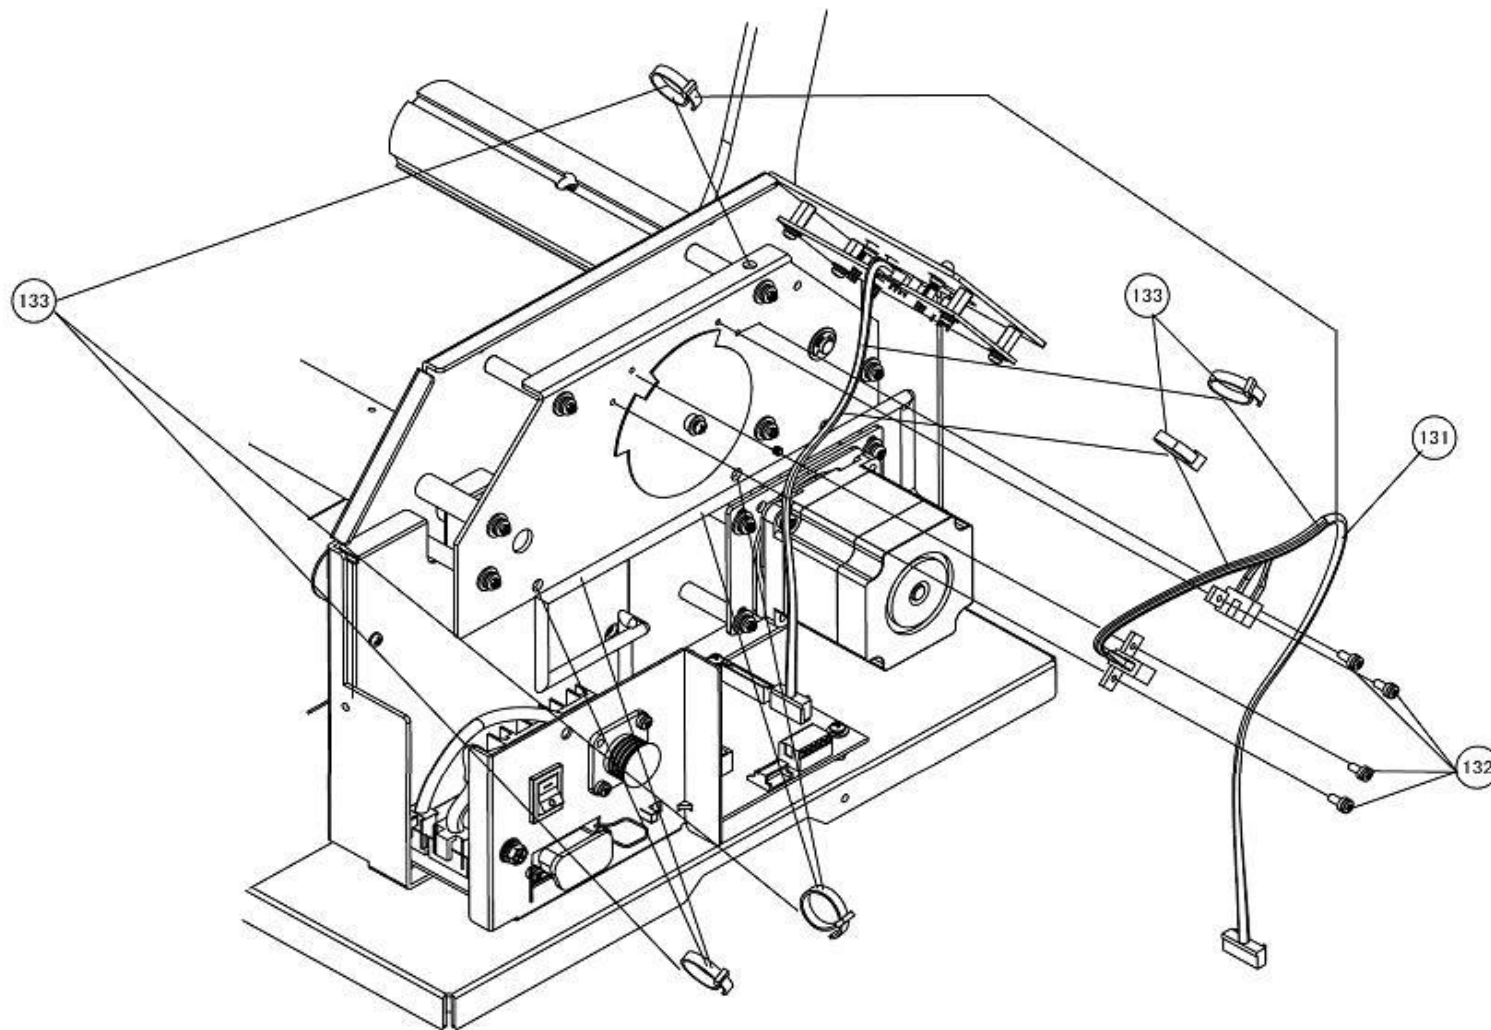

DESCRIPTION
OP HARNESS ASSY

RWG500 SERVICE PARTS LIST

AssyName OP. HARNESS ASSY

	First_Code	Description	Standard
131	R05903000	SENER HARNESS ASSY	
132	MD3301022	PAN HEAD SCREW+SW+WS	
133	JG100011A	TIE WRAP